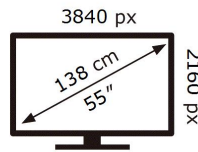

ENERGY

SAMSUNG

QE55QN90AAT

84 kWh/1000h

ABCDEF **G**

165 kWh/1000h

2019/2013