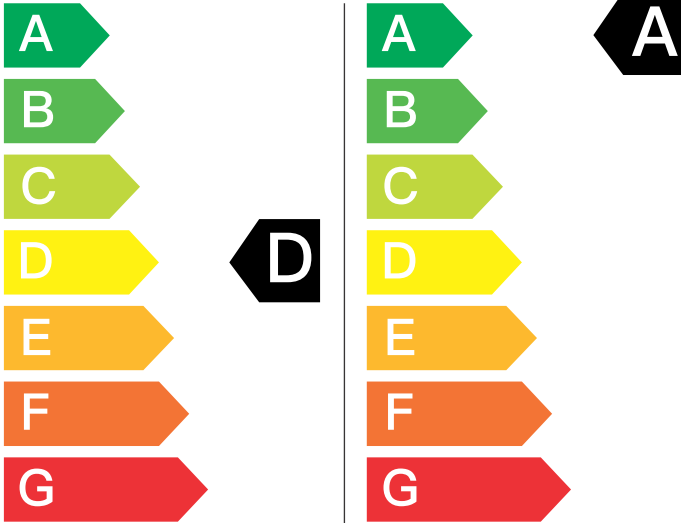

ENERG

HISENSE

WD3S9043BW3

308 kWh/100

34 kWh/100

6.0 kg

9.0 kg

89 L

308 kWh/100

34 kWh/100

A B C D E F G

72 dB

A B C D

2019/2014