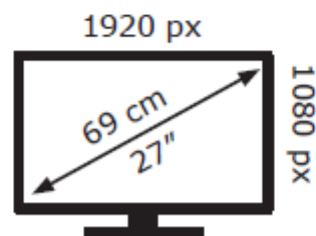

ENERG

LG Electronics

27BL650C

19 kWh/1000h

2019/2013