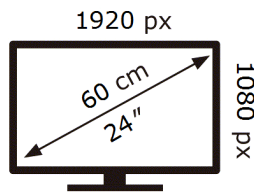

ENERG 

Samsung

S24D406GAU

12 kWh/1000h

2019/2013