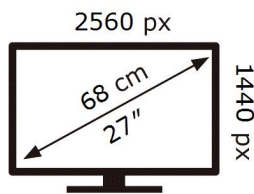

**ENERG**

**SAMSUNG**

S27CG554EU

**26** kWh/1000h

ABCDEF **G**

**41** kWh/1000h

2019/2013