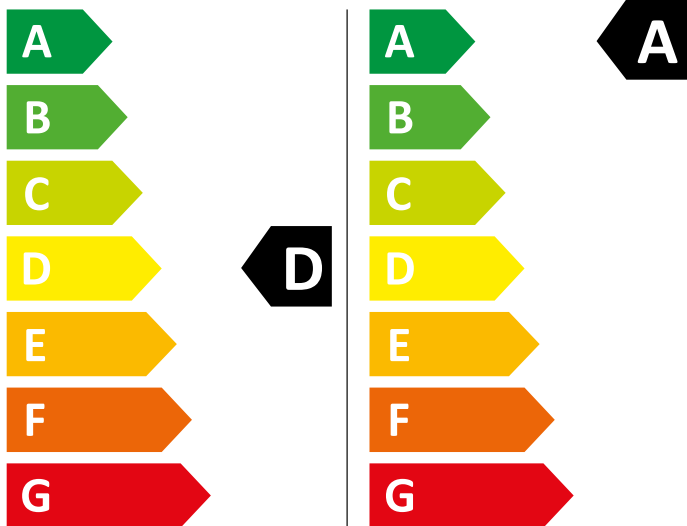

ENERG

WHIRLPOOL

FFWDD 1074269 BV SPT

342 kWh/100

51 kWh/100

7,0 kg

10,0 kg

66 L