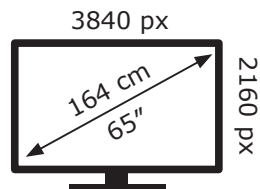

ENERG 

LG Electronics

OLED65BX6LB

122 kWh/1000h

ABCDEF**G**

234 kWh/1000h

2019/2013