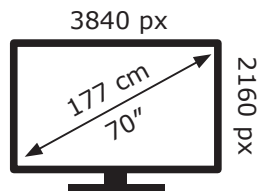

ENERGY

LG Electronics

70UN71006LA

149 kWh/1000h

ABCDEF**G**

178 kWh/1000h

2019/2013