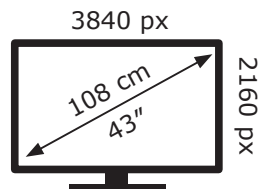

ENERGY

LG Electronics

43UN73906LE

65 kWh/1000h

ABCDEF**G**

85 kWh/1000h

2019/2013