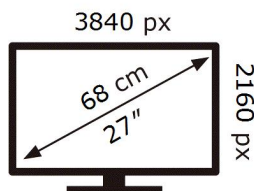

ENERG

SAMSUNG

S27D700EAU

23 kWh/1000h

ABCDEF **G**

39 kWh/1000h

2019/2013