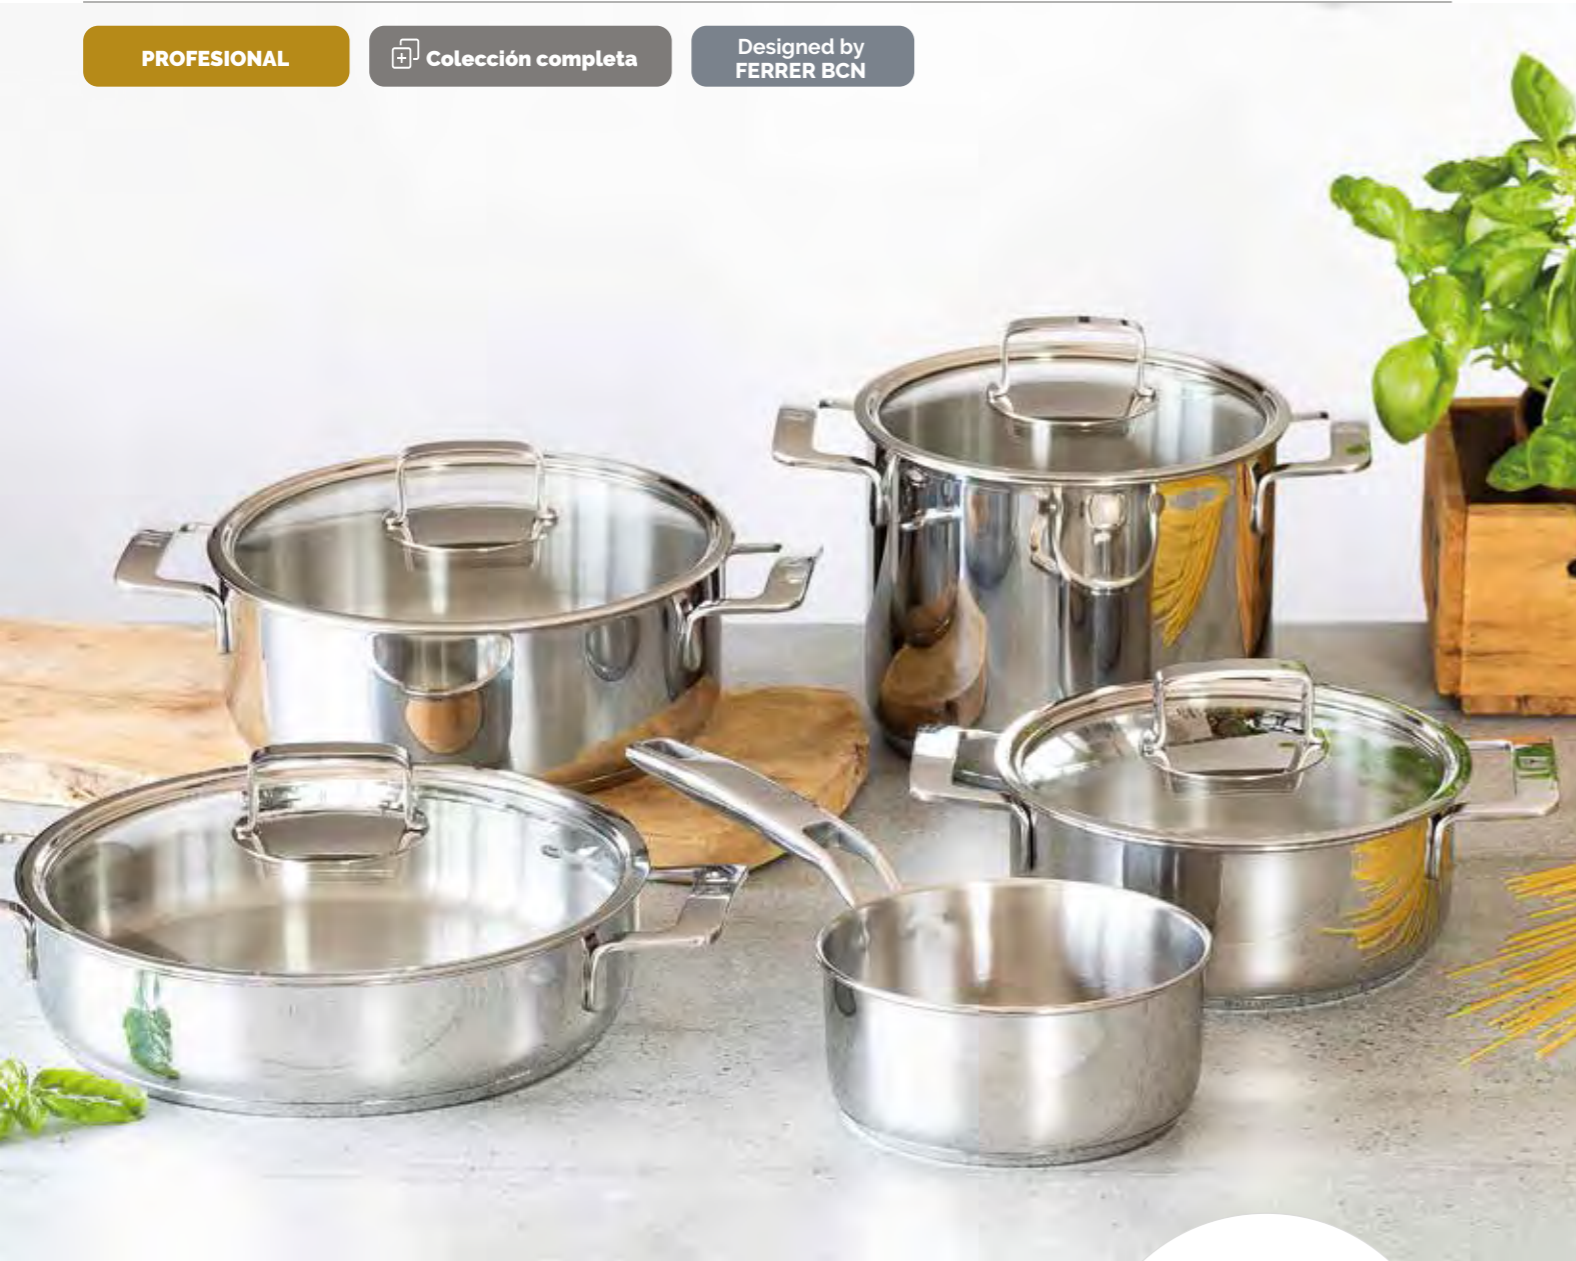

Signature

BATERIA DE COCINA
COOKWARE

ACERO
INOXIDABLE 18/10
Stainless steel

5-5'5
mm

FULL INDUCTION

ACERO
INOXIDABLE
18/10
STAINLESS
STEEL

TAPA DE VIDRIO
GLASS LID

PROFESIONAL

Colección completa

Designed by
FERRER BCN