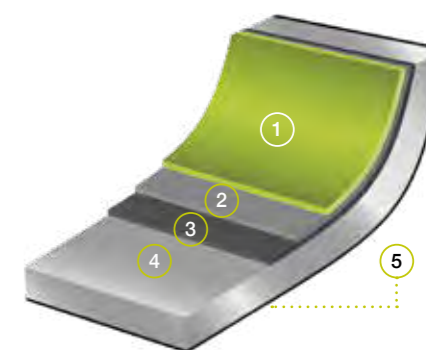

- ① Capa de máxima antiadherencia sin PFOA
  Maximum non-stick layer PFOA free
- ② Capa intermedia de refuerzo
  Reinforced midcoat
- ③ Capa de anclaje y refuerzo con mineral duro
  Hard mineral fixing layer reinforcement
- ④ Fundición de aluminio indeformable
  Undeformable cast aluminum
- ⑤ Capa antiadherente externa
  Non-stick outside coating